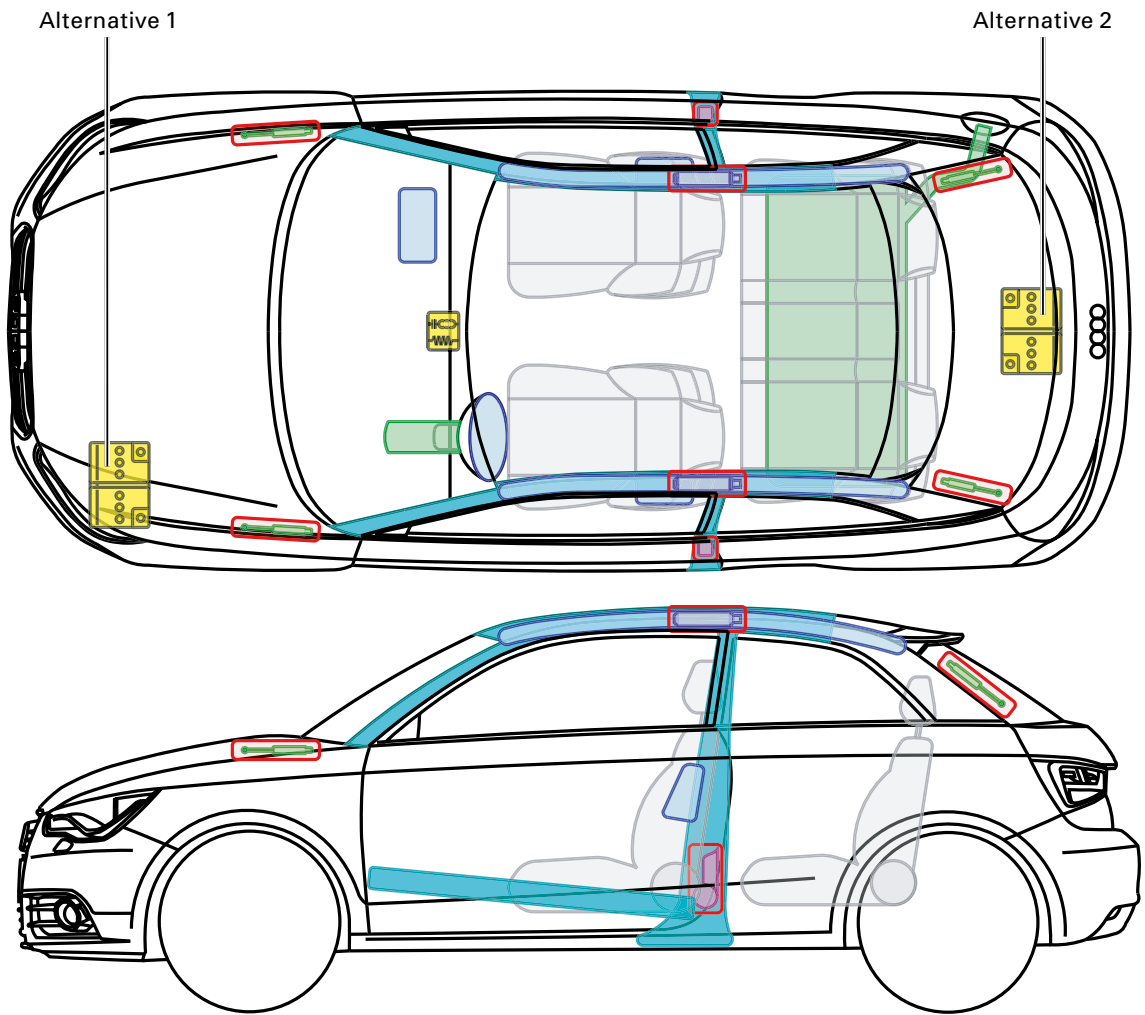

▶ Audi A1 / S1 (3-door)

2010 – 2018

Legend

	Airbag		Reinforcement		Control module
	Gas generator		Rollover protection		Battery
	Pre-tensioner		Gas-pressure damper		Fuel tank