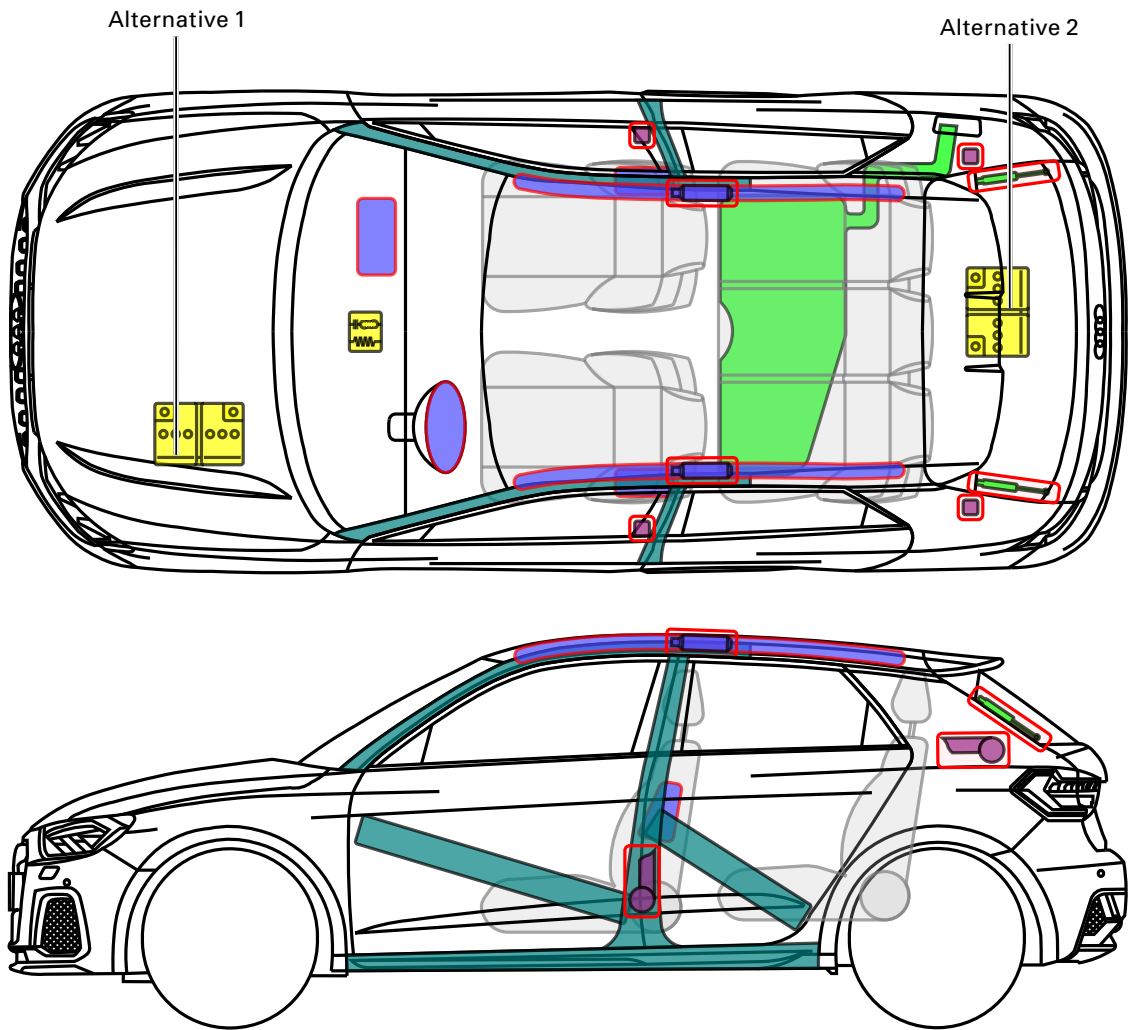

▶ Audi A1 Sportback / citycarver

from 2018

Legend

	Airbag		Reinforcement		SRS control unit
	Stored gas inflator		Automatic roll bar		12 V Battery
	Seatbelt pretensioner		Cylinder		Fuel tank

A1 Sportback