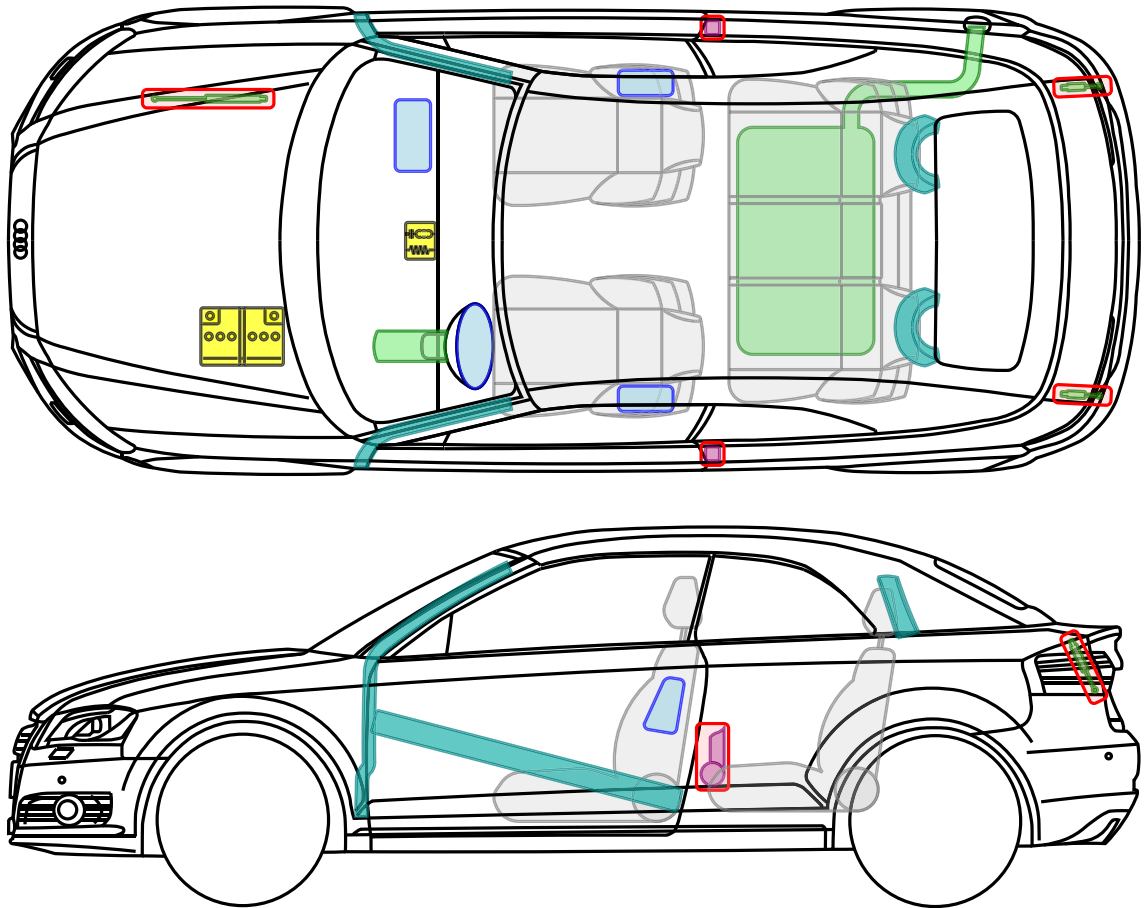

▶ Audi A3 Cabriolet

2008 – 2013

Legend

	Airbag		Reinforcement		Control module
	Gas generator		Rollover protection		Battery
	Pretensioner		Gas-pressure damper		Fuel tank