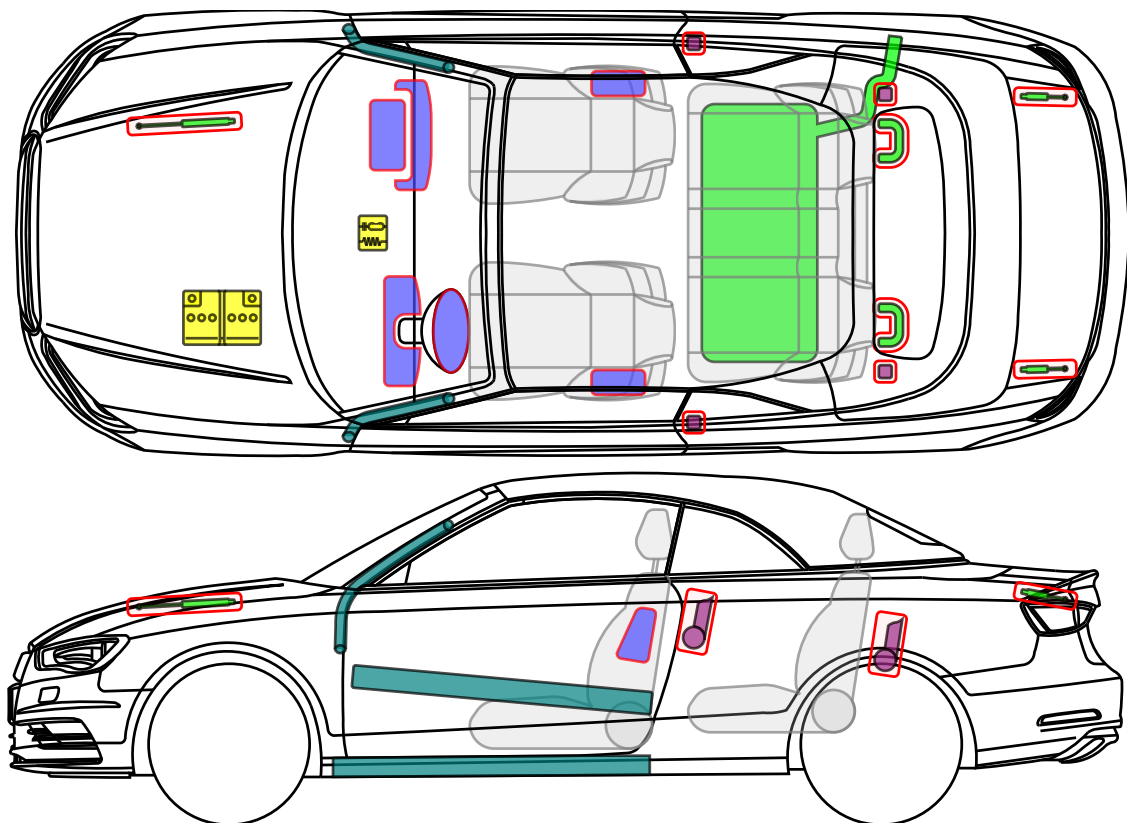

▶ Audi A3 / S3 Cabriolet

2013 - 2020

Legend

	Airbag		Reinforcement		SRS control unit
	Stored gas inflator		Automatic roll bar		12 V Battery
	Seatbelt pretensioner		Cylinder		Fuel tank