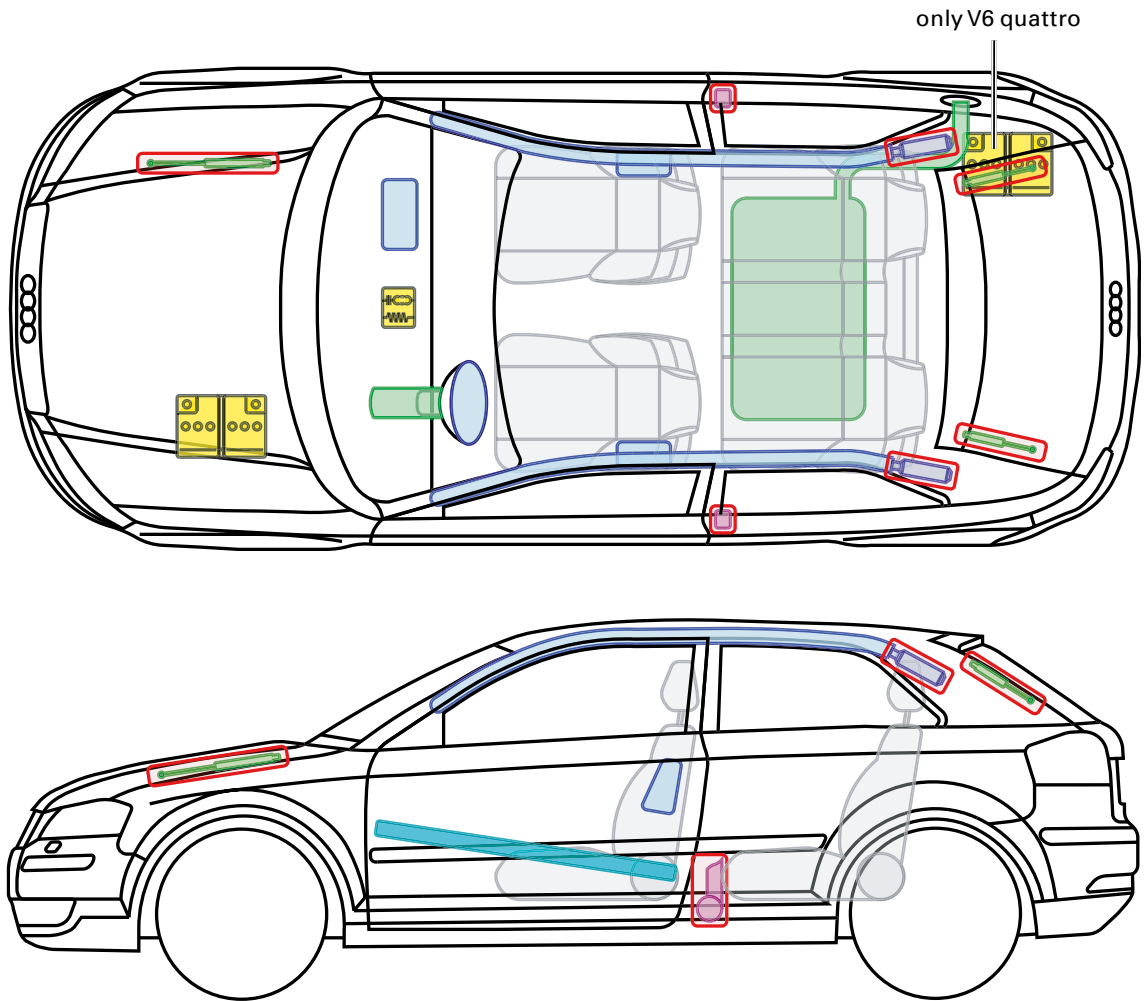

▶ Audi A3 / S3 (3-door)

2003 – 2012

Legend

	Airbag		Reinforcement		Control module
	Gas generator		Rollover protection		Battery
	Pretensioner		Gas-pressure damper		Fuel tank