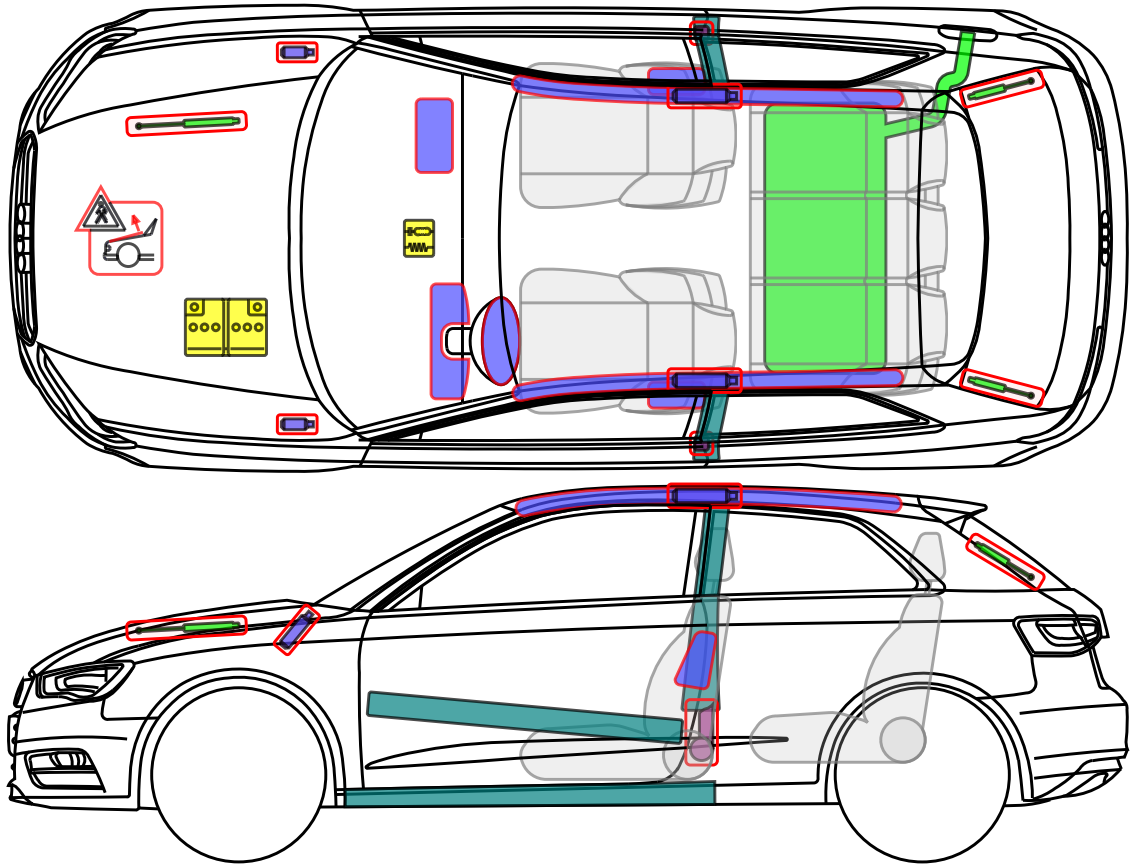

▶ Audi A3 / S3 (3-door)

2012 - 2020

Legend

	Airbag		Reinforcement		SRS control unit		Pedestrian protection system
	Stored gas inflator		Automatic roll bar		12 V Battery		
	Seatbelt pretensioner		Cylinder		Fuel tank		