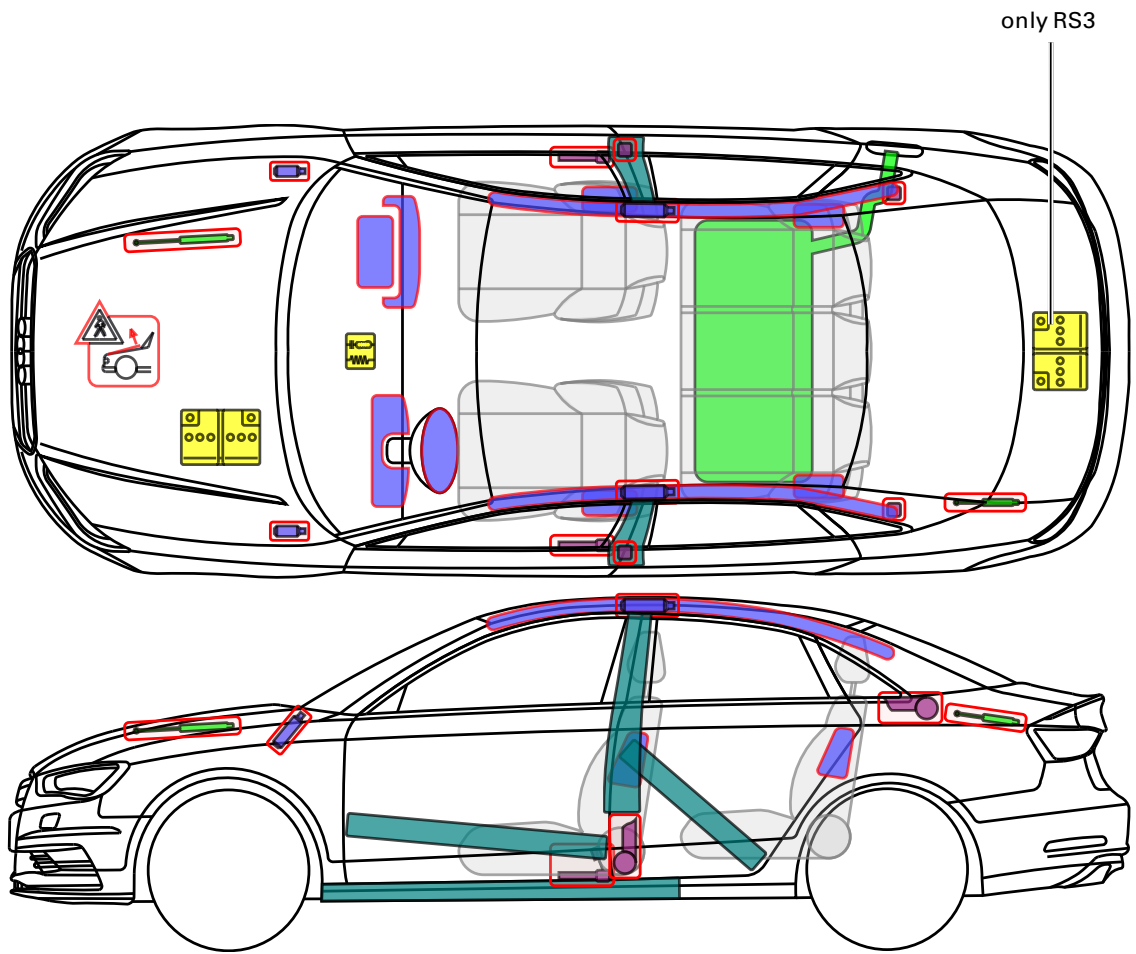

▶ Audi A3 / S3 / RS3 Limousine

2013 - 2020

Legend

	Airbag		Reinforcement		SRS control unit		Pedestrian protection system
	Stored gas inflator		Automatic roll bar		12 V Battery		
	Seatbelt pretensioner		Cylinder		Fuel tank		