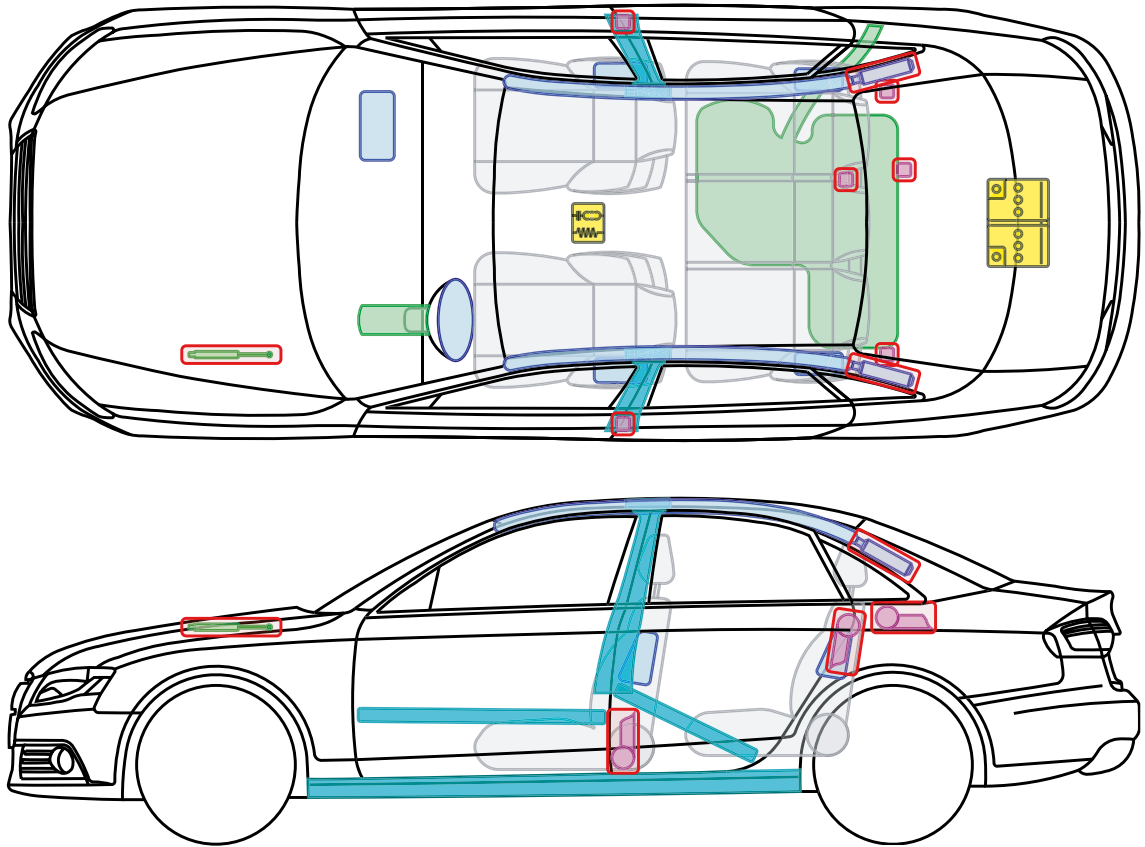

▶ Audi A4 / S4

2012 – 2015

Legend

	Airbag		Reinforcement		Control module
	Gas generator		Rollover protection		Battery
	Pre-tensioner		Gas-pressure damper		Fuel tank