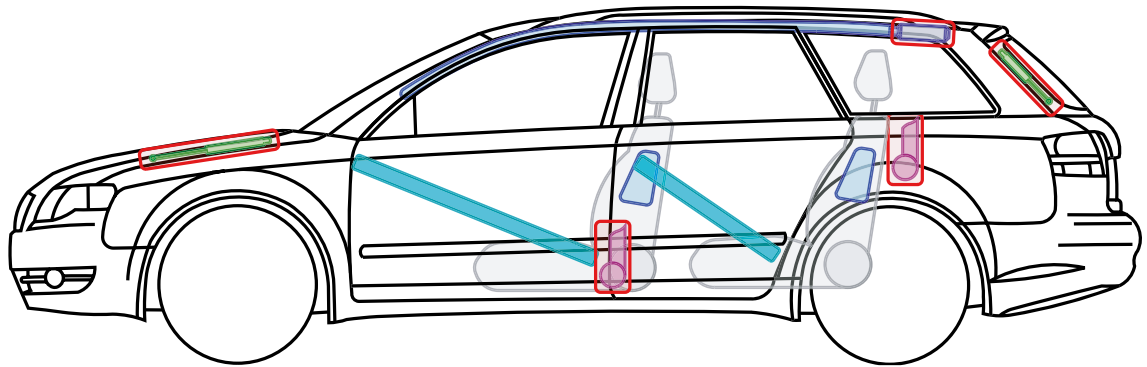

▶ Audi A4 / S4 / RS4 Avant

2005 – 2008

only RS4

Legend

	Airbag		Reinforcement		Control module
	Gas generator		Rollover protection		Battery
	Pretensioner		Gas-pressure damper		Fuel tank