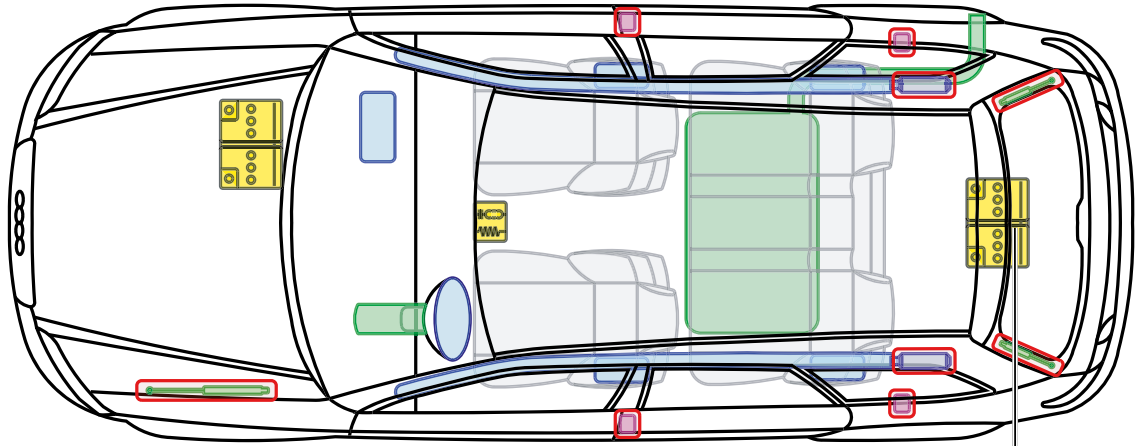

▶ Audi A4 / S4 / RS4 Avant

2005 – 2008

only RS4

Legend

	Airbag		Reinforcement		Control module
	Gas generator		Rollover protection		Battery
	Pretensioner		Gas-pressure damper		Fuel tank