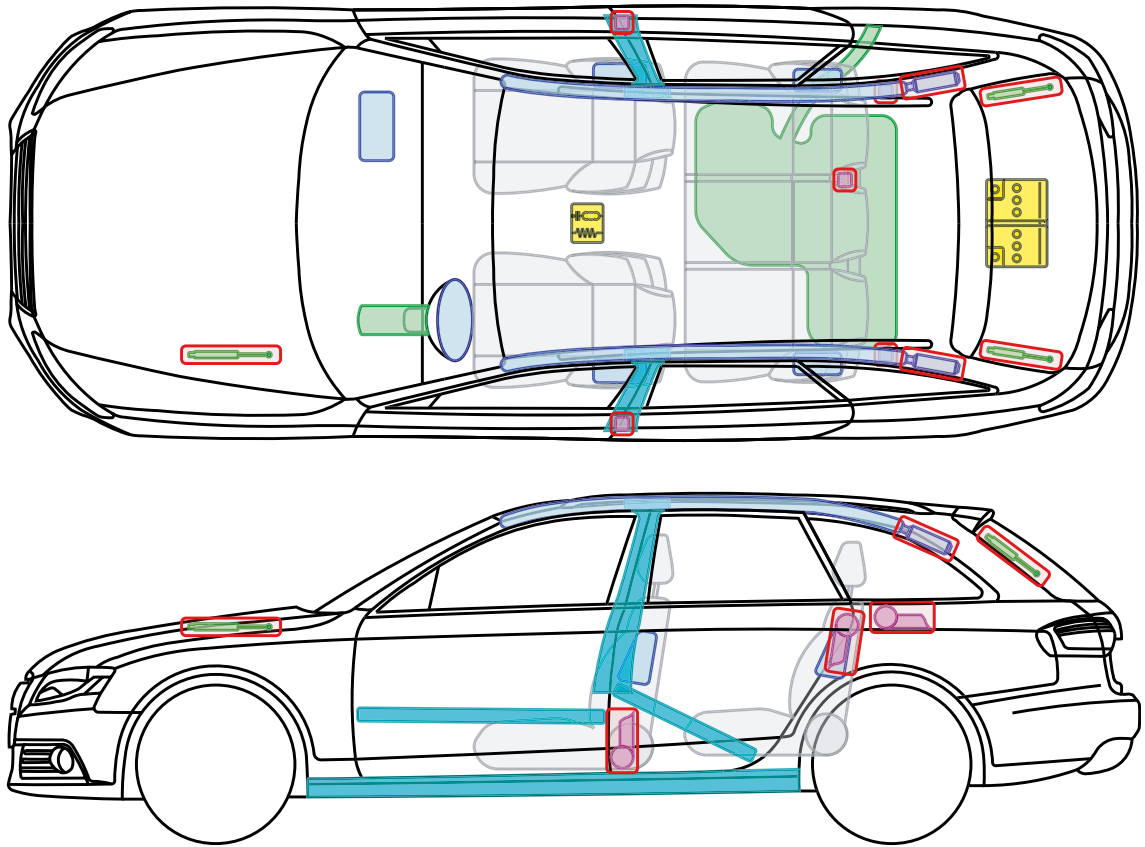

▶ Audi A4 / S4 / RS4 Avant

2012 – 2015

Legend

	Airbag		Reinforcement		Control module
	Gas generator		Rollover protection		Battery
	Pre-tensioner		Gas-pressure damper		Fuel tank

A4 + S4/RS4 Avant