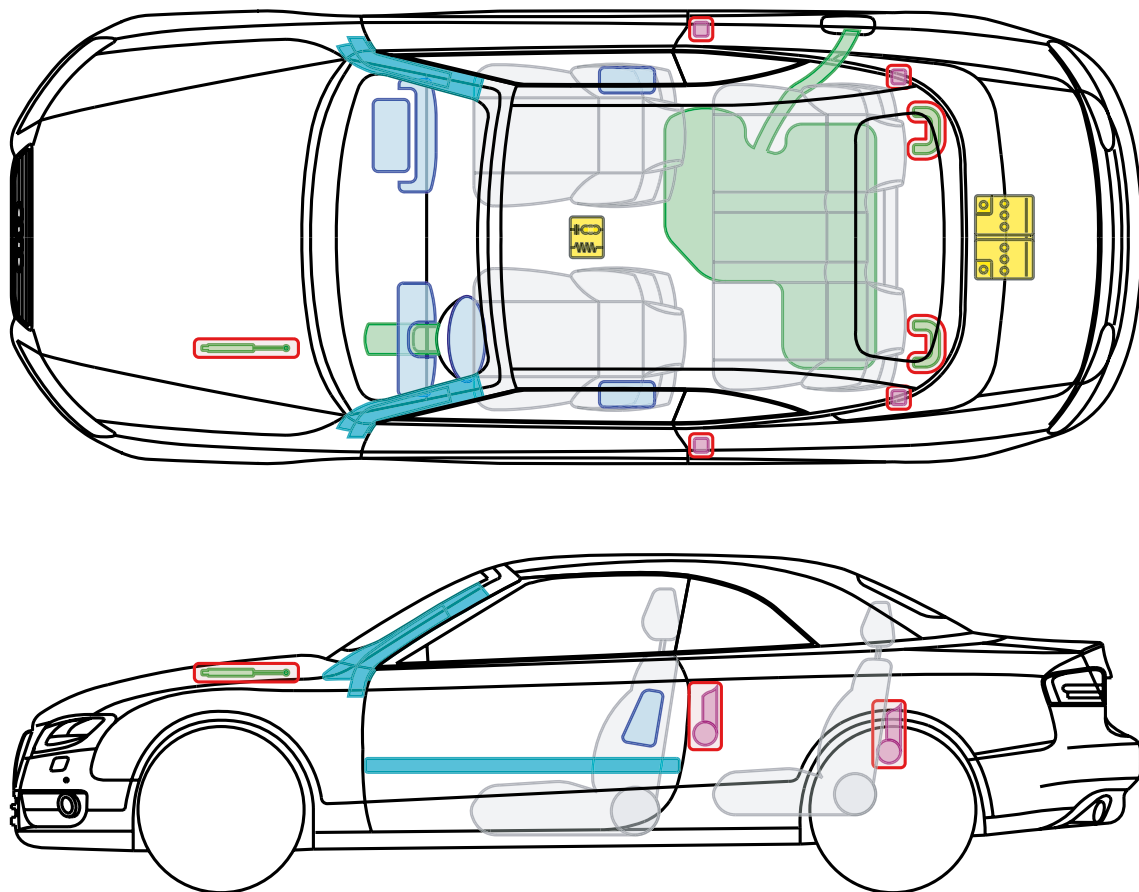

▶ Audi A5 / S5 Cabriolet

2009 – 2011

Legend

	Airbag		Reinforcement		Control module
	Gas generator		Rollover protection		Battery
	Pre-tensioner		Gas-pressure damper		Fuel tank

A5 + S5 Cabriolet