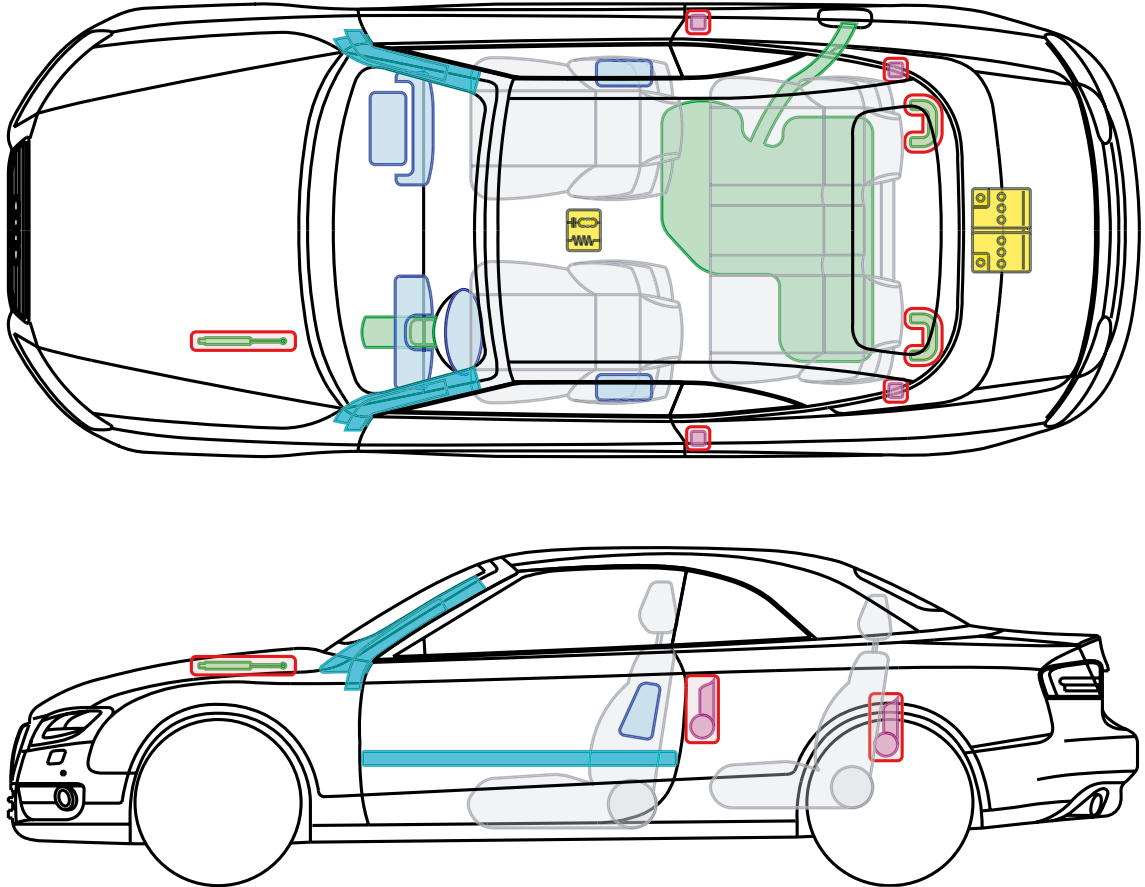

▶ Audi A5 / S5 / RS5 Cabriolet

2011 – 2017

Legend

	Airbag		Reinforcement		Control module
	Gas generator		Rollover protection		Battery
	Pre-tensioner		Gas-pressure damper		Fuel tank