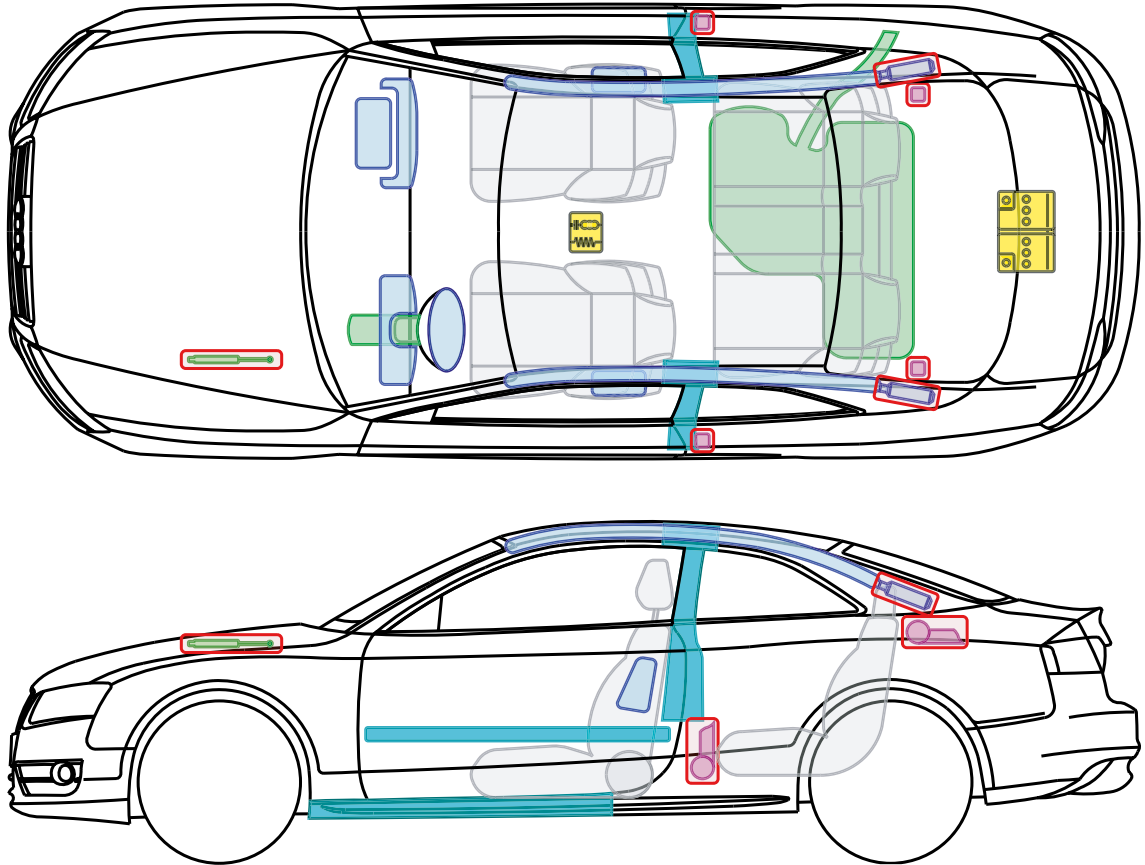

▶ Audi A5 / S5 / RS5 Coupé

2007 – 2011

Legend

| | | | | | |
|--|---------------|--|---------------------|--|----------------|
| | Airbag | | Reinforcement | | Control module |
| | Gas generator | | Rollover protection | | Battery |
| | Pretensioner | | Gas-pressure damper | | Fuel tank |