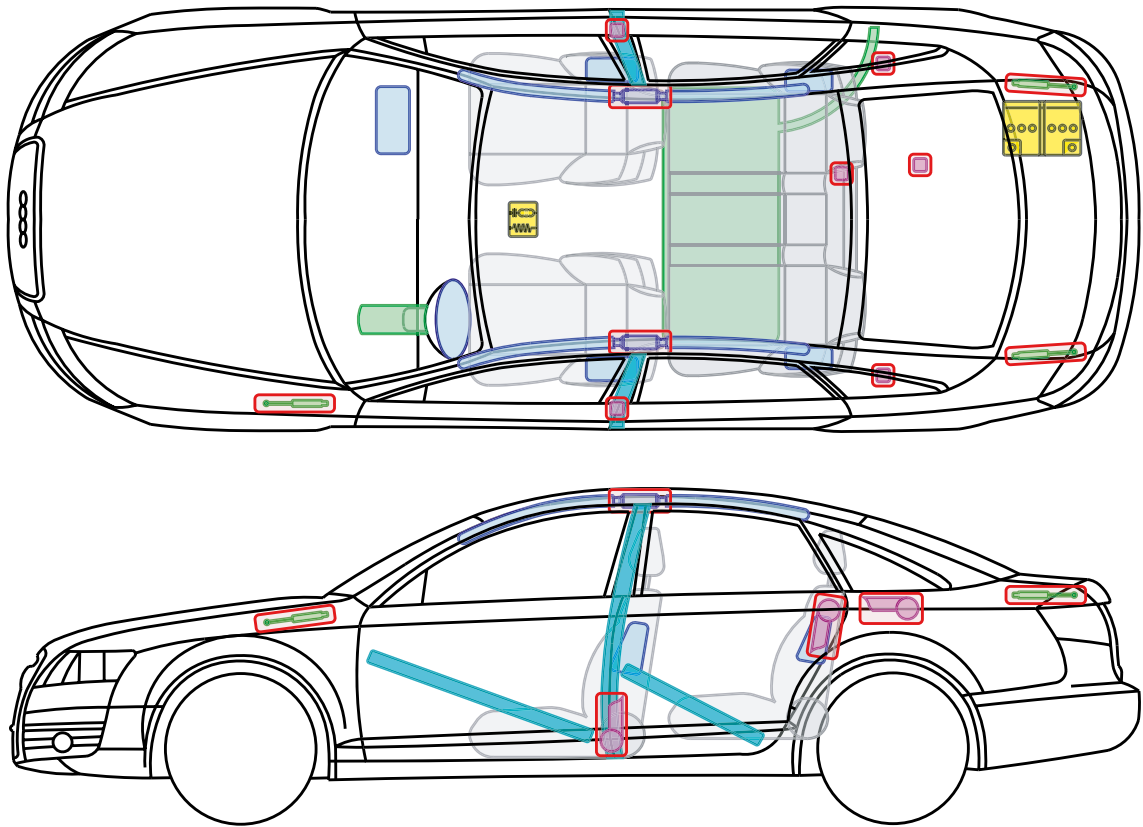

### Legend

	Airbag		Reinforcement		Control
	Gas generator		Rollover protection		Battery
	Pretensioner		Gas-pressure damper		Fuel tank

A6 + S6/RS6 Limousine