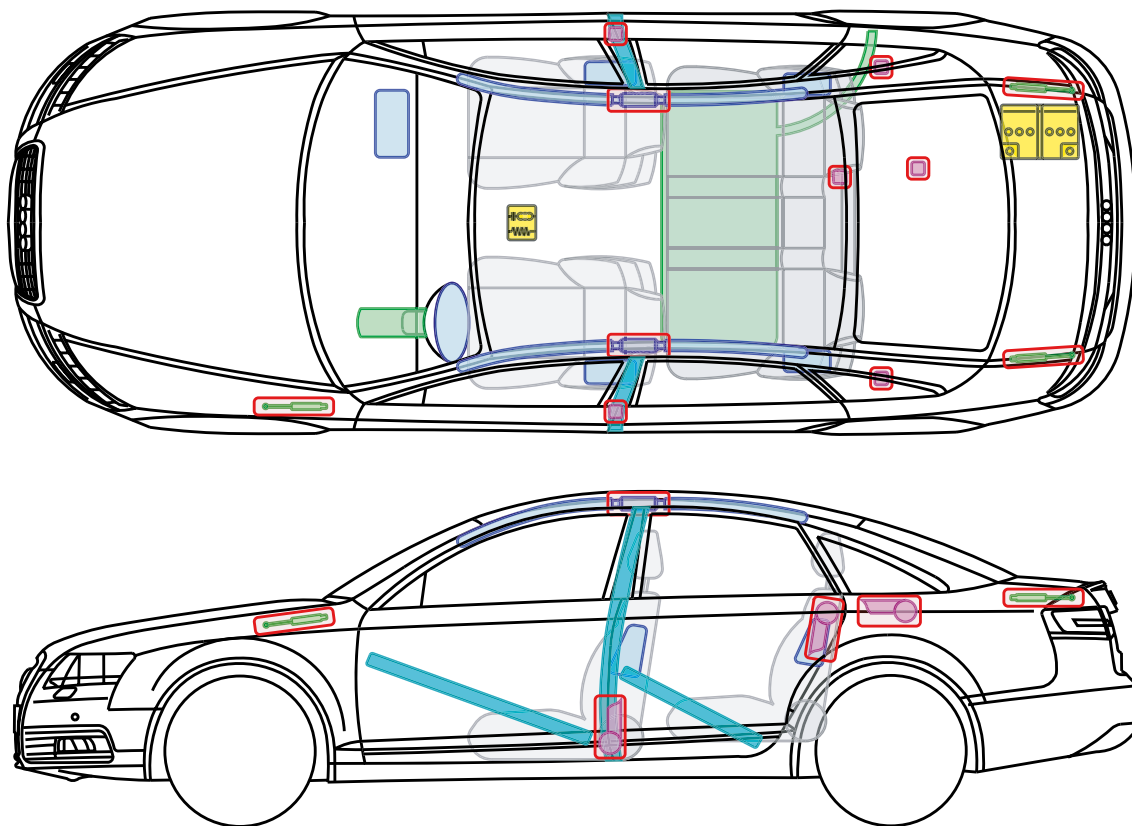

▶ Audi A6 / S6 / RS6

2008 – 2011

Legend

	Airbag		Reinforcement		Control
	Gas generator		Rollover protection		Battery
	Pre-tensioner		Gas-pressure damper		Fuel tank