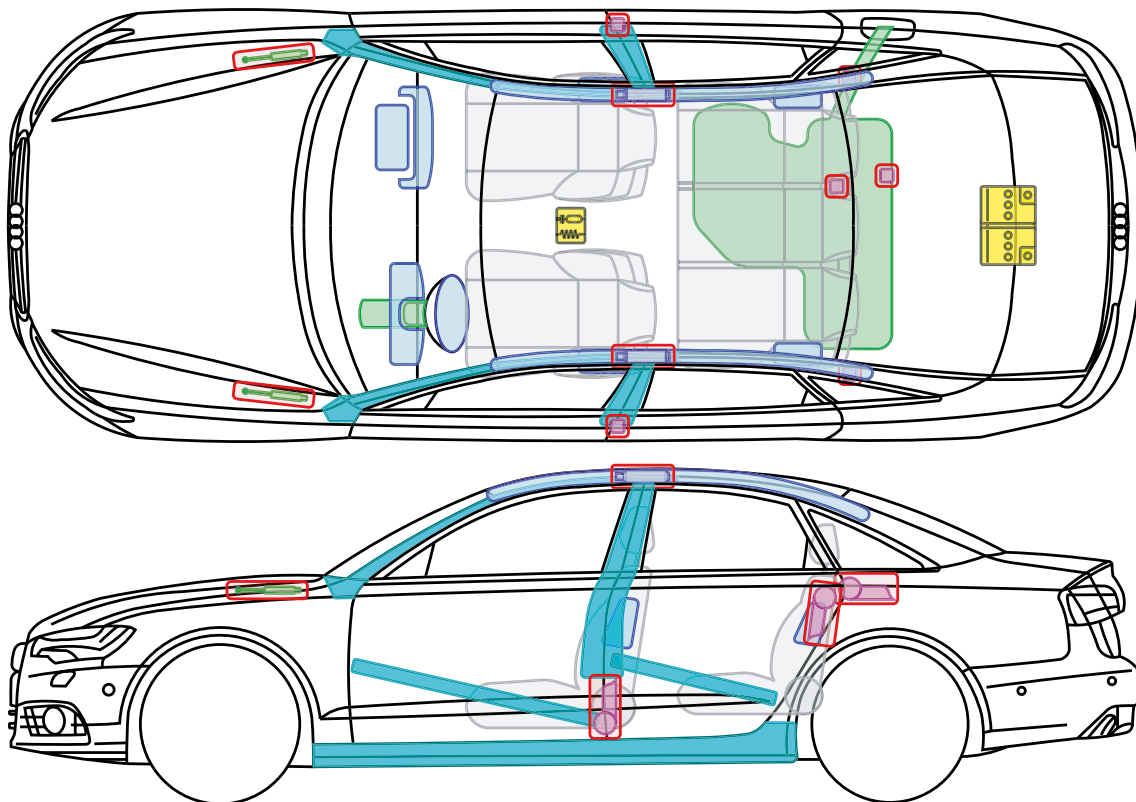

▶ Audi A6 / S6

2011 – 2018

Legend

	Airbag		Reinforcement		Control module
	Gas generator		Rollover protection		Battery
	Pretensioner		Gas-pressure damper		Fuel tank