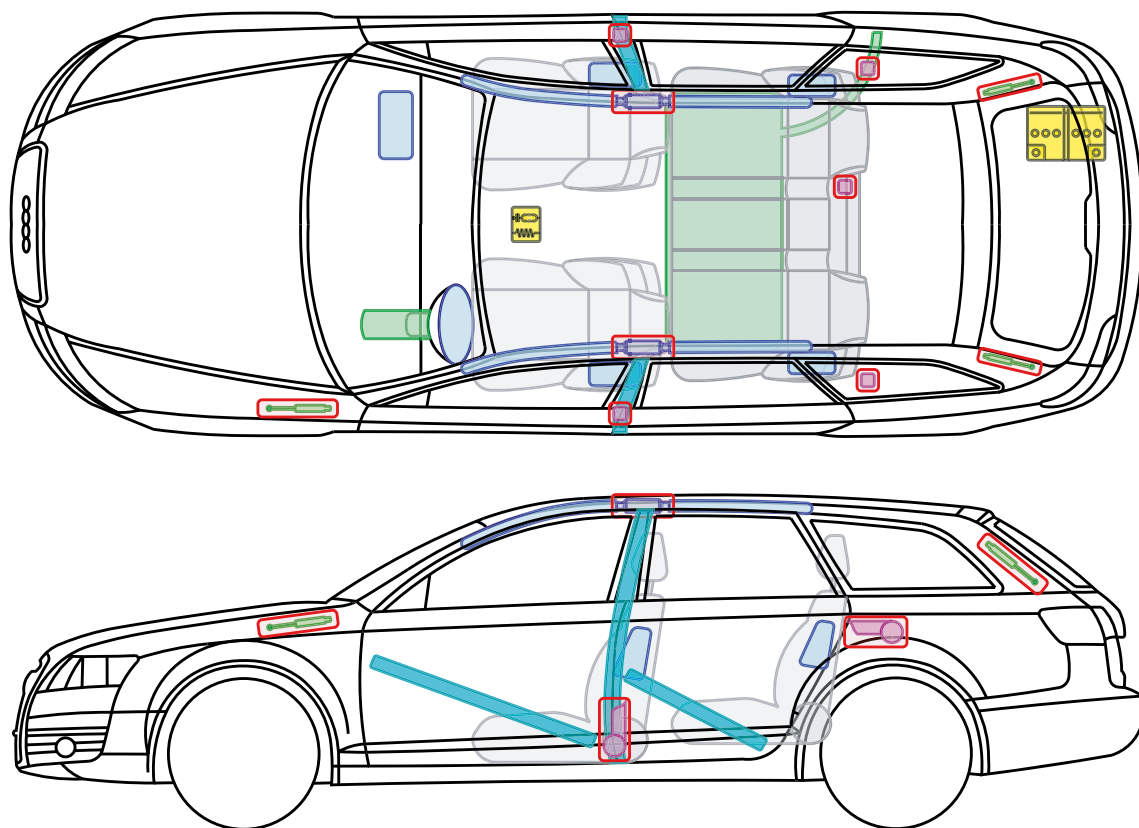

▶ Audi A6 / S6 / RS6 Avant

2004 – 2012

Legend

	Airbag		Reinforcement		Control module
	Gas generator		Rollover protection		Battery
	Pretensioner		Gas-pressure damper		Fuel tank