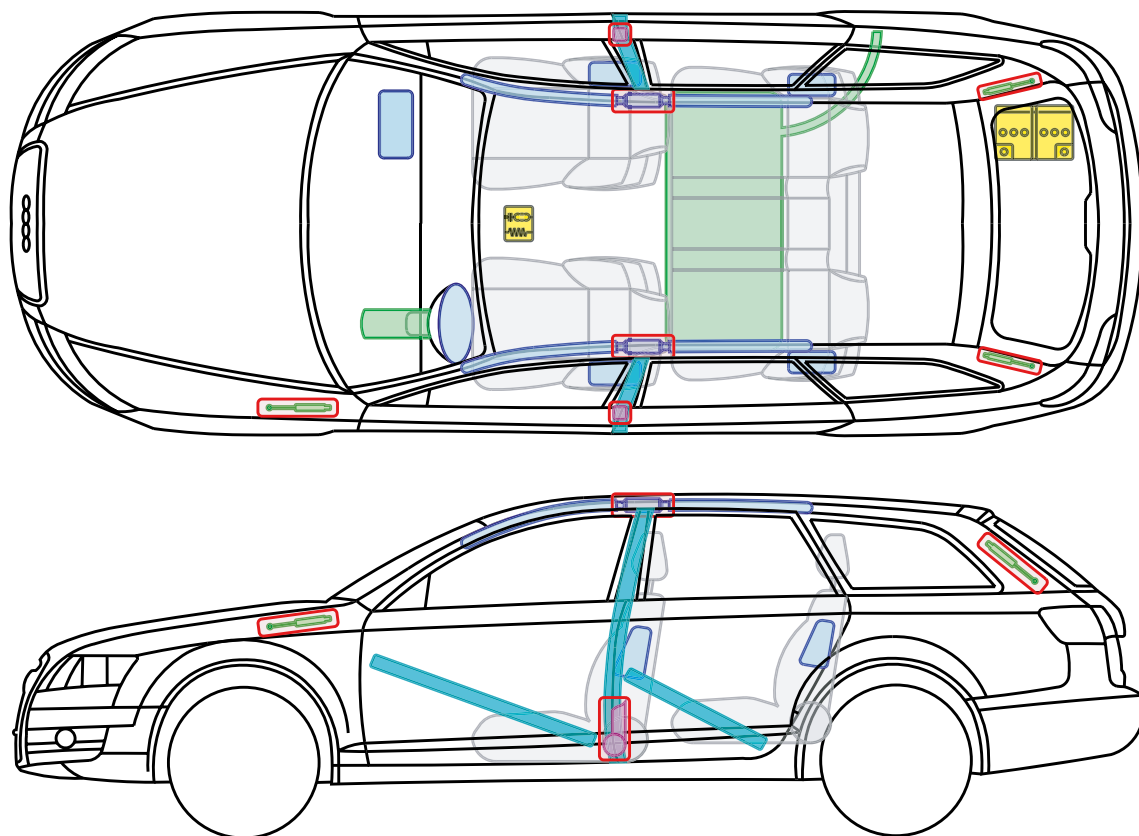

▶ Audi A6 allroad

2006 – 2012

Legend

	Airbag		Reinforcement		Control module
	Gas generator		Rollover protection		Battery
	Pre-tensioner		Gas-pressure damper		Fuel tank

A6 allroad