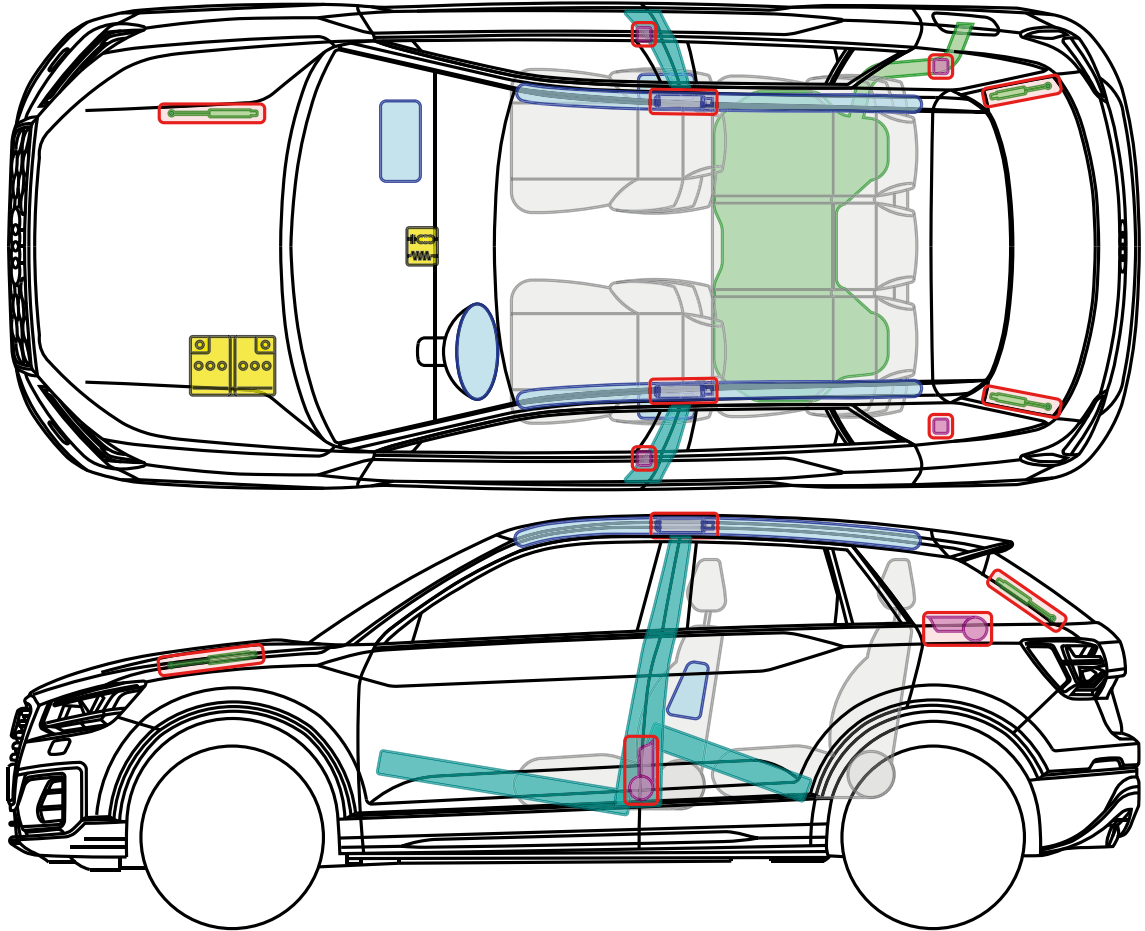

▶ Audi Q2 / SQ2

from 2016

Legend

	Airbag		Reinforcement		Control module
	Gas generator		Rollover protection		Battery
	Pre-tensioner		Gas-pressure damper		Fuel tank