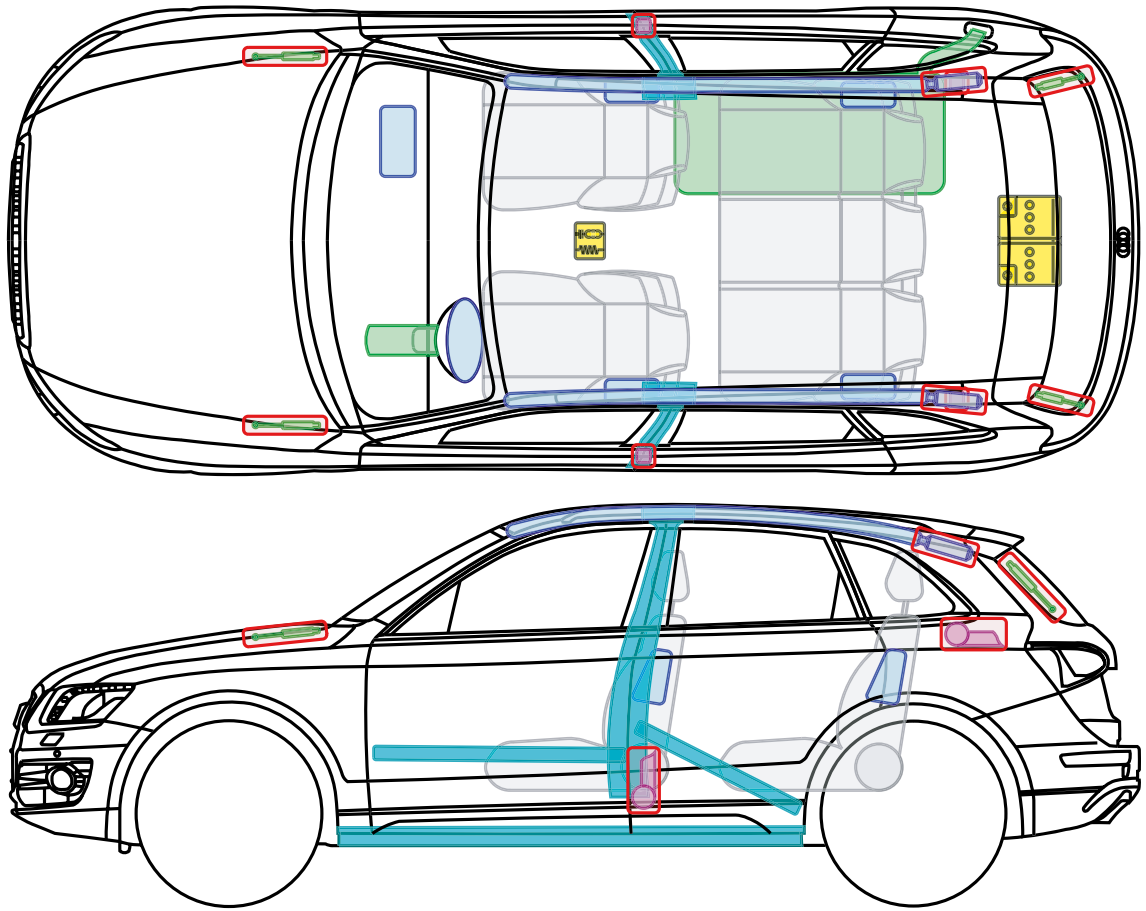

▶ Audi Q5 / SQ5

2008 – 2016

Legend

|   |               |   |                     |  |                |
|---|---------------|---|---------------------|--|----------------|
|  | Airbag        |  | Reinforcement       |  | Control module |
|  | Gas generator |  | Rollover protection |  | Battery        |
|  | Pre-tensioner |  | Gas-pressure damper |  | Fuel tank      |