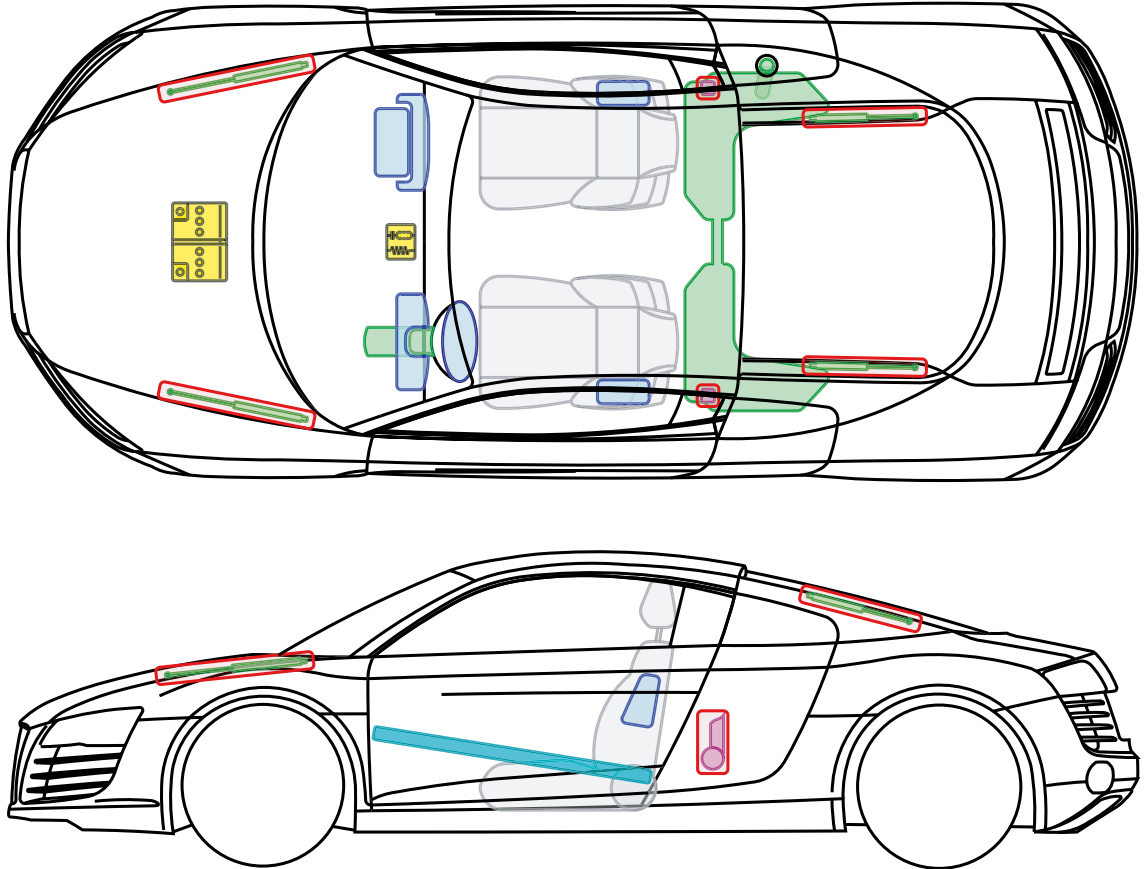

▶ Audi R8 Coupé

2007 – 2015

Legend

	Airbag		Reinforcement		Control module
	Gas generator		Rollover protection		Battery
	Pre-tensioner		Gas-pressure damper		Fuel tank