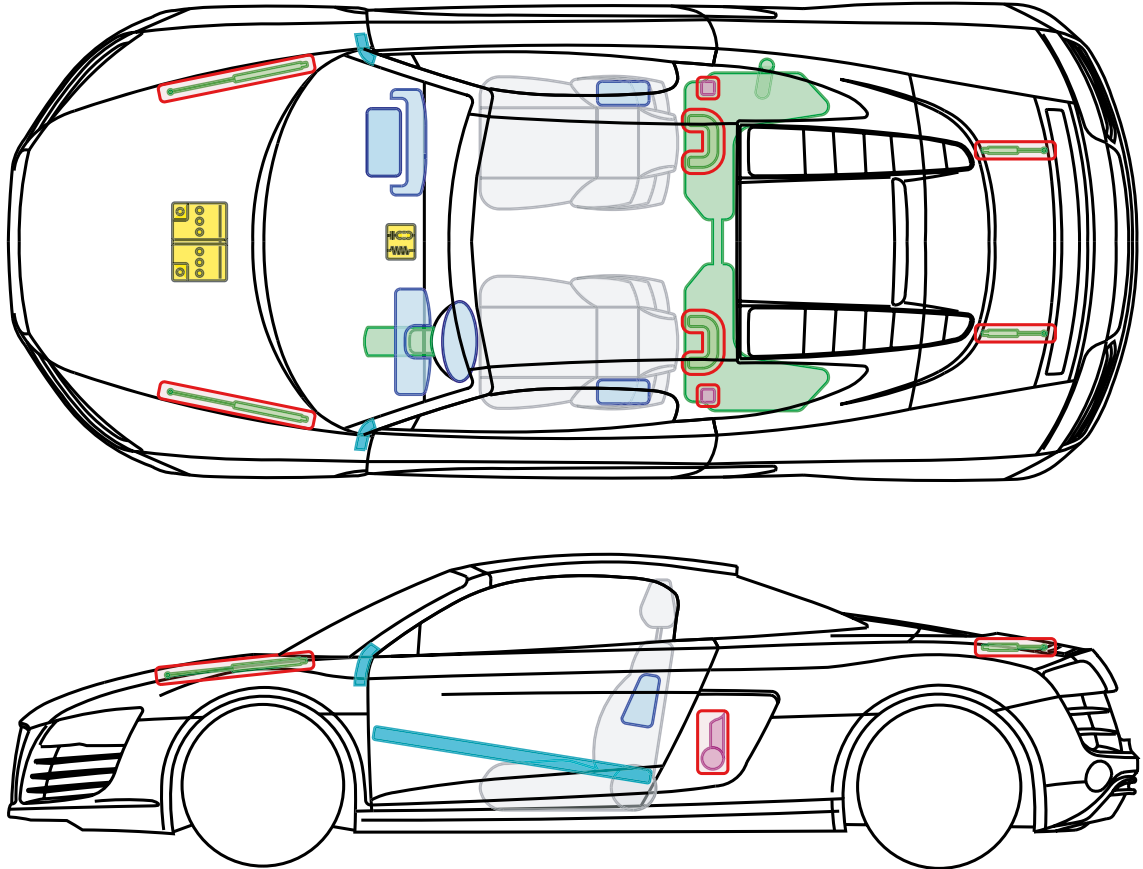

▶ Audi R8 Spyder

2010 – 2016

Legend

	Airbag		Reinforcement		Control module
	Gas generator		Rollover protection		Battery
	Pre-tensioner		Gas-pressure damper		Fuel tank