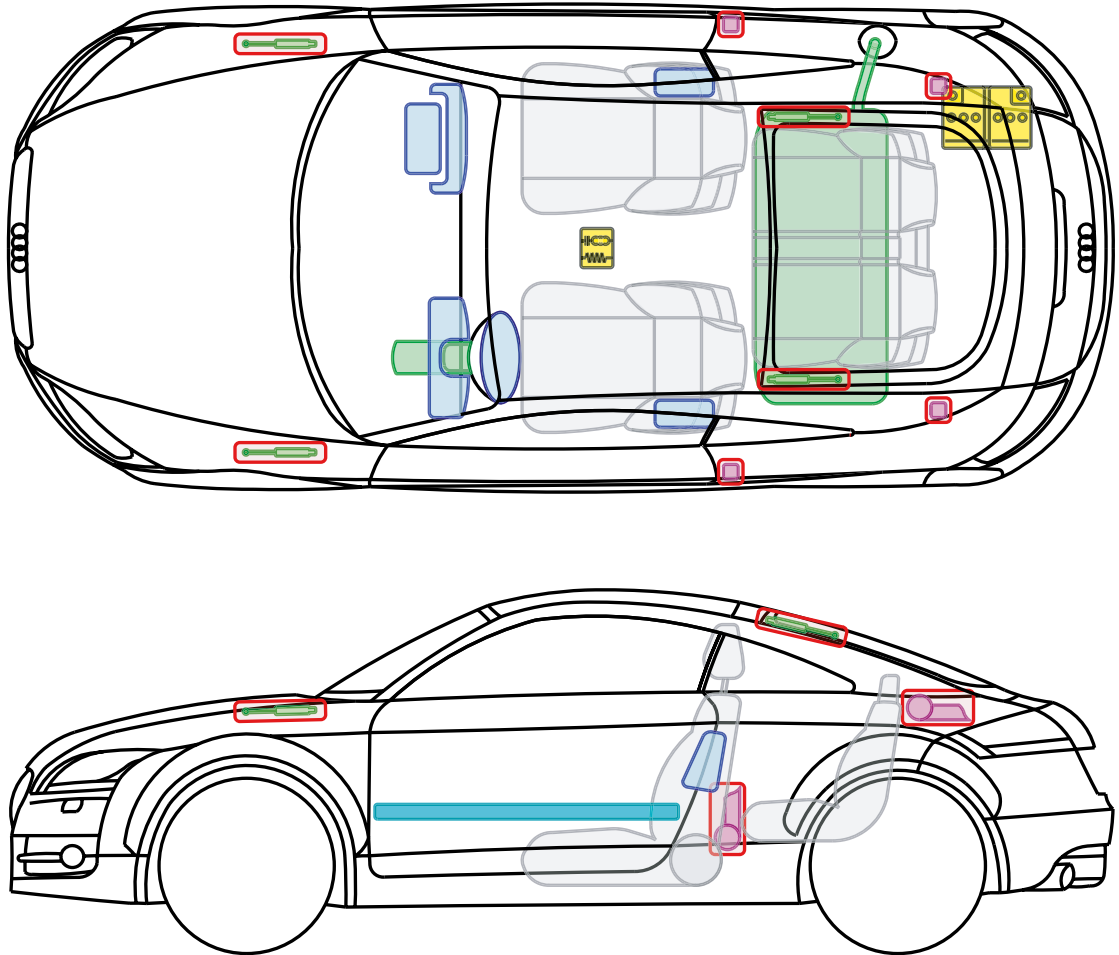

▶ Audi TT / TTS / TTRS Coupé

2006 – 2014

Legend

	Airbag		Reinforcement		Control module
	Gas generator		Rollover protection		Battery
	Pre-tensioner		Gas-pressure damper		Fuel tank

+ TTS/TTRS Coupé