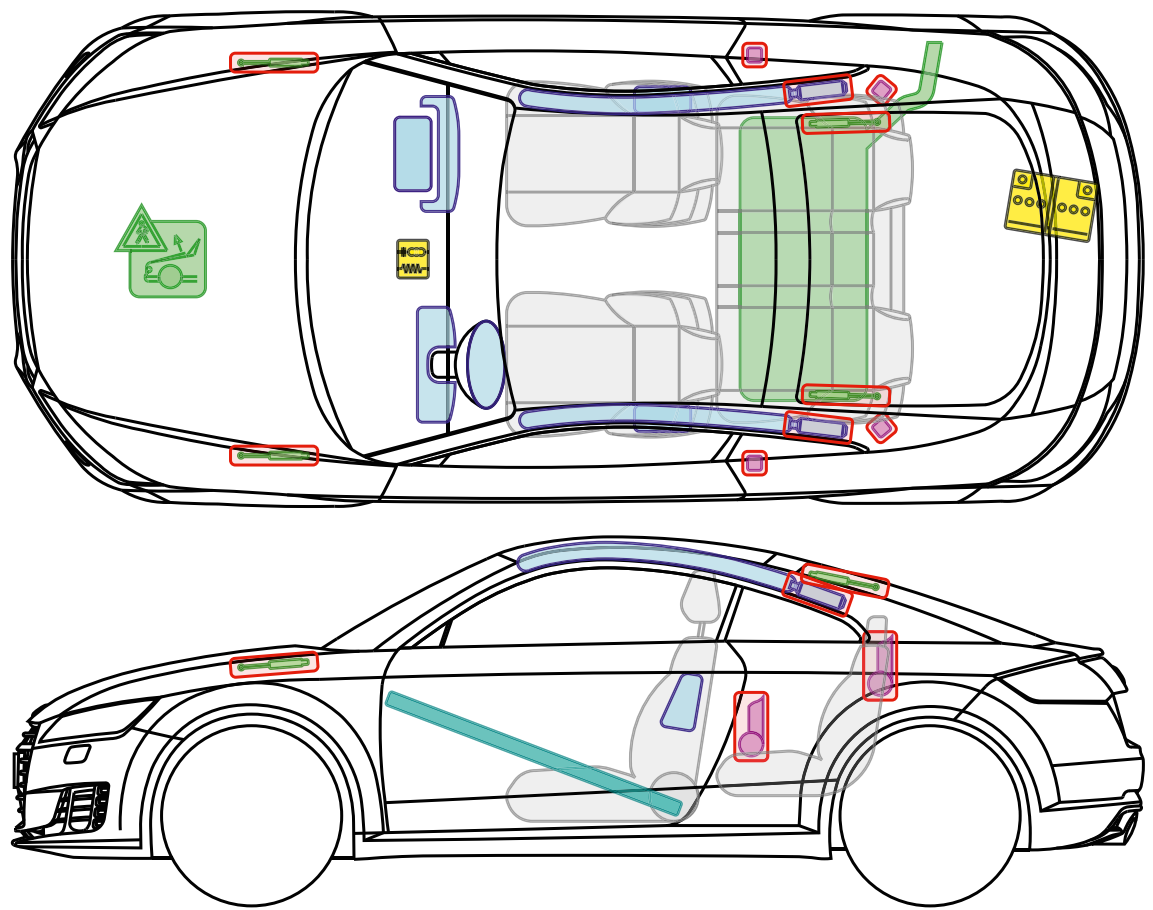

▶ Audi TT / TTS / TTRS Coupé

from 2014

Legend

	Airbag		Reinforcement		Control module		Pedestrian protection system
	Gas generator		Overroll protection		12 V battery		
	Pre-tensioner		Gas-pressure damper		Fuel tank		